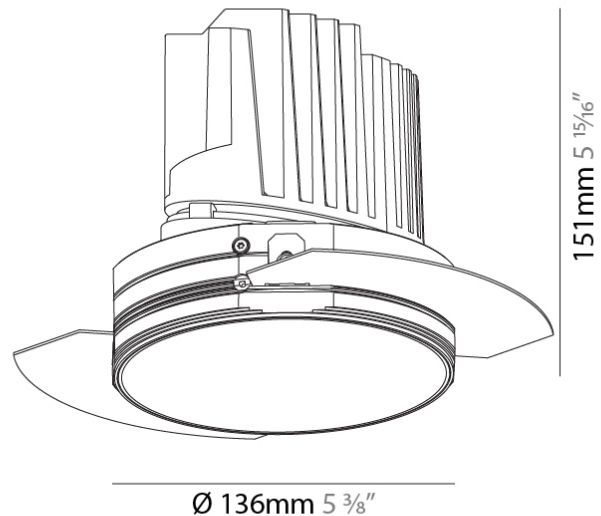

ELECTRICAL

Lamp Type: LED (Zhaga Standard)
Input Wattage (W): 13.2 / 16.5
Total Output Wattage (W): 12.1 / 14.7
Dimming: Tri-Mode (Non-Dimming and Phase Dimming (120Vac only) and 0-10V Dimming)
Driver Included: No
Driver Location: Recessed Housing
Driver Type: Constant Current - Universal
Driver Class: Class 2
Housing: See components
Input Voltage (V): 120 - 277
Constant Current (MA): 350

LED

Number of LEDs: 1
Color Temperature (°K): 2700 / 3000 / 3500 / 4000
Max. Delivered Lumen (lm): 814 / 877 / 911 / 930
Nominal Lumen (lm): 1246 / 1342 / 1396 / 1424
CRI: >90 CRI
Efficiency (%): 90.5
Lamp Life (hrs): 50000
Upon Request: RGB-W Tunable White Special Color Temperature Special LED

OPTICAL

Reflector°: 10
Optic°: Lens Pack - No Lens / Linear Spread Lens / Honeycomb / Spread Lens
Upon Request: Special Beam Angles

RATINGS AND CERTIFICATIONS

382, F 416-247-9319, www.zaneen.com

Created by Interchange for North American Standards at the end of the existing Model #. For assistance on 'custom' specifications, contact zteam@zaneen.com. In a constant effort to supply the best product, we reserve the right to change specifications or materials without notice. The most recent specification sheets are found at zaneen.com

IP rating: IP20