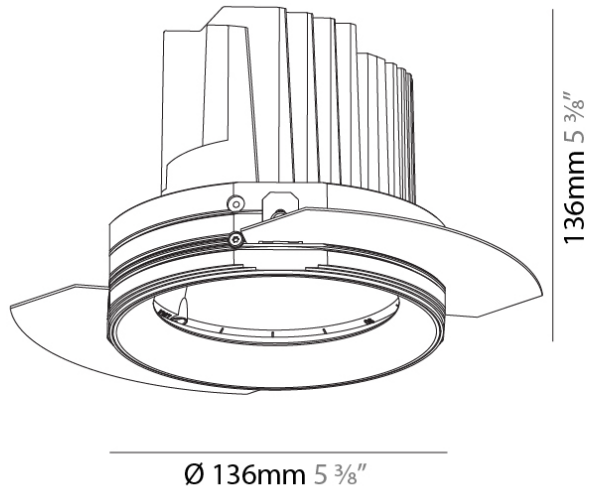

ELECTRICAL

Lamp Type: LED (Zhaga Standard)
Input Wattage (W): 13.2 / 16.5
Total Output Wattage (W): 12.1 / 14.7
Dimming: Tri-Mode (Non-Dimming and Phase Dimming (120Vac only) and 0-10V Dimming)
Driver Included: No
Driver Location: Recessed Housing
Driver Type: Constant Current - Universal
Driver Class: Class 2
Housing: See components
Input Voltage (V): 120 - 277
Constant Current (MA): 350

LED

Number of LEDs: 1
Color Temperature (°K): 2700 / 3000 / 3500 / 4000
Max. Delivered Lumen (lm): 870 / 970 / 1038 / 1060
Nominal Lumen (lm): 960 / 1070 / 1156 / 1180
CRI: >90 CRI
Efficiency (%): 90.5
Lamp Life (hrs): 50000
Upon Request: RGB-W Tunable White Special Color Temperature Special LED

OPTICAL

Reflector: 10
Beam Angle: Narrow
Adjustability: Rotational 355°; Tilt 30°
Upon Request: Special Beam Angles

RATINGS AND CERTIFICATIONS

382, F 416-247-9319, www.zaneen.com
Certified by Intertek for North American Standards. At the end of the existing Model #. For assistance on 'custom' specifications, contact zteam@zaneen.com.
In a constant effort to supply the best product, we reserve the right to change specifications or materials without notice. The most recent specification sheets are found at zaneen.com
IP rating: IP20

140mm 5 1/2"	150mm 5 7/8"	10 | 12 1/2 | 15 | 25mm 3/8" | 1/2" | 9/16" | 1"	± 30°	355°		

A